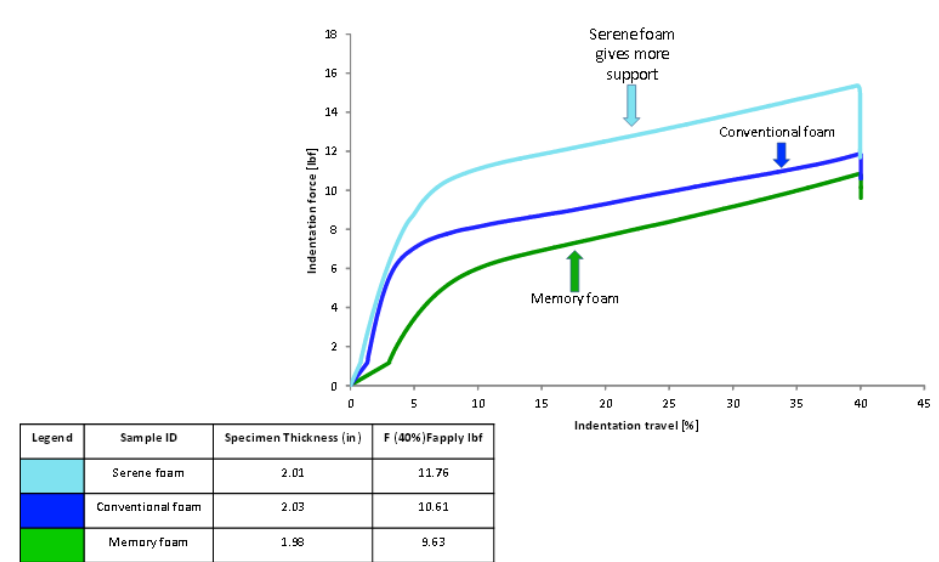

Serene™ Foam is More Supportive