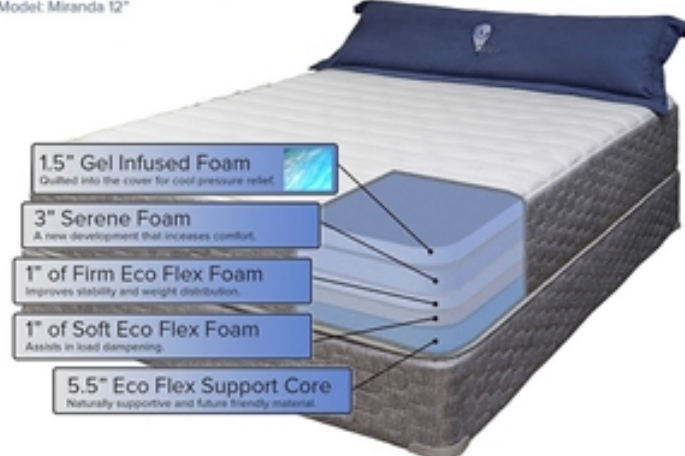

The unique collection of attributes make for a superior product.

The cells are such that air is more readily trapped requiring more force to release the air.

READY TO TEST OUT A SERENE FOAM MATTRESS?

GelFoamBed has several serene mattresses for you to choose from below.

GELFOAMBED USA Model Triton 10"

FIRM ——— PLUSH

\$349 - \$649

10" Triton Gel Medium Firm Memory Mattress

This 10" mattress provides a soft support with memory gel and an Eco Flex Core. Our Triton mattresses have everything you need to sleep comfortably through the night.

GELFOAMBED USA Model Miranda 12"

FIRM ——— PLUSH

\$399 - \$749

12" Miranda Medium Plush Gel Memory Mattress

This 12" mattress is loaded with comfort and support for quality sleep night after night.

GELFOAMBED USA Model Venus Extra Plush

FIRM ——— PLUSH

\$449 - \$849

14" Venus Super Plush Gel Memory Mattress

This is one of our tallest and most comfortable mattresses available. It is designed to support the spine while still providing the ultimate comfort that gel memory mattresses are known for.