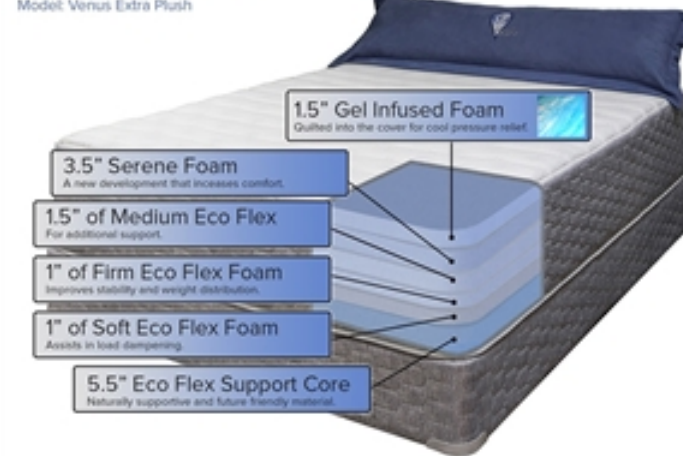

GELFOAMBED USA Model Miranda 12"

FIRM ——— PLUSH

\$399 - \$749

12" Miranda Medium Plush Gel Memory Mattress

This 12" mattress is loaded with comfort and support for quality sleep night after night.

GELFOAMBED USA Model Venus Extra Plush

FIRM ——— PLUSH

\$449 - \$849

14" Venus Super Plush Gel Memory Mattress

This is one of our tallest and most comfortable mattresses available. It is designed to support the spine while still providing the ultimate comfort that gel memory mattresses are known for.