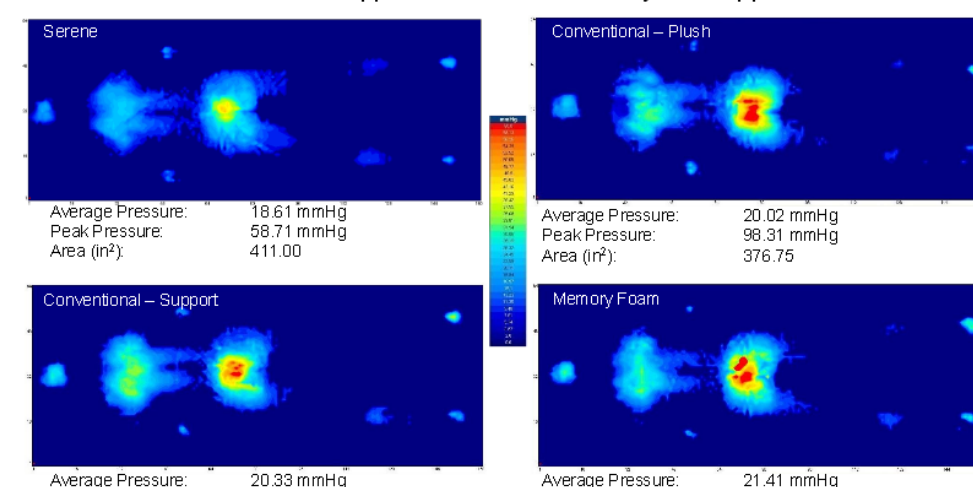

Serene Foam is Revolutionizing the Next Generation in Comfort!

Memory foam is now obsolete and serene foam is today's technology. Serene foam was created by packing elements of high density foam into a cost effective product. What makes serene foam so comfortable is the new Supportive Air Technology that increases the level of support without compromising comfort. This new technology greatly alleviates pressure on the hip and back area when compared to traditional bedding material – reduction in pressure creates more comfort and helps reduce tossing and turning during the night.

While conventional foam consistently gives your body support at all times, thus creating lots of energy, and memory foam provides zero gravity support and absorbs any energy that is transferred, serene foam offers the best of both! Serene foam also decreases motion transfer so you and your partner won't be disturbed during sleep.

Unlike traditional memory foam, serene is not temperature sensitive. Serene releases body heat so you sleep at a more comfortable temperature throughout the night – staying cool and dry. Dynamic fatigue results have proven that serene foam is exceptionally durable and will give you the restorative, deep sleep you need, night after night!

• Serene foam provides a unique combination of support and pressure relief.

o Back Position: 2" toppers were used on a very firm support surface.